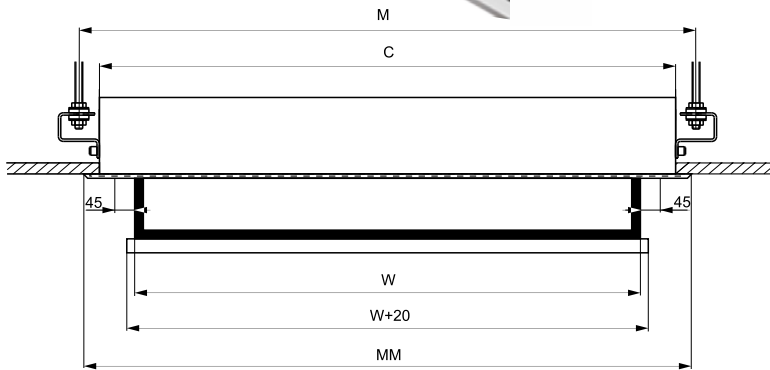

FOR SCREENS OVER 270CM SURFACE WIDTH

FOR SCREENS UP TO 270CM SURFACE WIDTH

Aspect ratio	Dimensions			Border		Image diagonal [inch]	Image diagonal BB, BT [inch]	Brackets distance M [cm]	Installation whole length C [cm]	Masking Module length MM [cm]	Weight [kg]	Transport box [cm]					
	Fabrics Width W [cm]	Viewable area w x h [cm]	Viewable area BB, BT w x h [cm]	BB type	BT type												
													W [cm]	w x h [cm]	w x h [cm]	BB type	BT type
1:1	180	180 x 180	180 x 180	-	-	100	-	203,4	199,1	204,5	19,70	230 x 18 x 18					
1:1	210	210 x 210	210 x 210	-	-	117	-	233,4	229,1	234,5	21,20	260 x 18 x 18					
1:1	240	240 x 240	240 x 240	-	-	134	-	263,4	259,1	264,5	34,40	290 x 18 x 18					
1:1	270	270 x 270	270 x 270	-	-	150	-	293,4	289,1	295,8	38,00	320 x 18 x 18					
1:1	300	300 x 300	300 x 300	-	-	167	-	327,0	322,5	327,0	65,00	351 x 19 x 23					
1:1	350	350 x 350	350 x 350	-	-	195	-	377,0	372,5	377,0	75,00	401 x 19 x 23					
1:1	400	400 x 400	400 x 400	-	-	223	-	425,5	421,0	427,0	85,00	451 x 19 x 23					
4:3	180	180 x 135	180 x 135	+	-	89	84	203,4	199,1	204,5	19,70	230 x 18 x 18					
4:3	210	210 x 160	210 x 160	+	-	104	98	233,4	229,1	234,5	21,20	260 x 18 x 18					
4:3	240	240 x 180	240 x 180	+	-	118	113	263,4	259,1	264,5	34,40	290 x 18 x 18					
4:3	270	270 x 202	270 x 202	+	-	133	128	293,4	289,1	295,8	38,00	320 x 18 x 18					
4:3	300	300 x 225	300 x 225	+	-	148	143	327,0	322,5	327,0	65,00	351 x 19 x 23					
4:3	350	350 x 263	350 x 263	+	-	172	167	377,0	372,5	377,0	75,00	401 x 19 x 23					
4:3	400	400 x 300	400 x 300	+	-	197	192	425,5	421,0	427,0	85,00	451 x 19 x 23					
16:9	180	180 x 102	180 x 102	+	+	82	77	203,4	199,1	204,5	19,70	230 x 18 x 18					
16:9	210	210 x 119	210 x 119	+	+	96	90	233,4	229,1	234,5	21,20	260 x 18 x 18					
16:9	240	240 x 135	240 x 135	+	+	109	104	263,4	259,1	264,5	34,40	290 x 18 x 18					
16:9	270	270 x 152	270 x 152	+	+	123	117	293,4	289,1	295,8	38,00	320 x 18 x 18					
16:9	300	300 x 169	300 x 169	+	+	136	131	327,0	322,5	327,0	65,00	351 x 19 x 23					
16:9	350	350 x 197	350 x 197	+	+	158	154	377,0	372,5	377,0	75,00	401 x 19 x 23					
16:9	400	400 x 225	400 x 225	+	+	181	176	425,5	421,0	427,0	85,00	451 x 19 x 23					
16:10	180	180 x 113	180 x 113	+	+	84	79	203,4	199,1	204,5	19,70	230 x 18 x 18					
16:10	210	210 x 131	210 x 131	+	+	98	93	233,4	229,1	234,5	21,20	260 x 18 x 18					
16:10	240	240 x 150	240 x 150	+	+	112	107	263,4	259,1	264,5	34,40	290 x 18 x 18					
16:10	270	270 x 169	270 x 169	+	+	126	121	293,4	289,1	295,8	38,00	320 x 18 x 18					
16:10	300	300 x 188	300 x 188	+	+	140	135	327,0	322,5	327,0	65,00	351 x 19 x 23					
16:10	350	350 x 219	350 x 219	+	+	162	158	377,0	372,5	377,0	75,00	401 x 19 x 23					
16:10	400	400 x 250	400 x 250	+	+	186	181	425,5	421,0	427,0	85,00	451 x 19 x 23