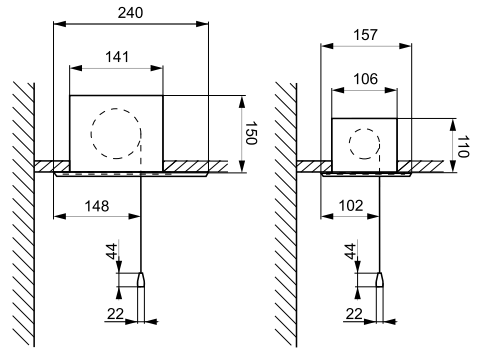

FOR SCREENS OVER 270CM SURFACE WIDTH

FOR SCREENS UP TO 270CM SURFACE WIDTH

Aspect ratio	Dimensions			Border		Image diagonal [inch]	Image diagonal BB, BT [inch]	Brackets distance M [cm]	Installation whole length C [cm]	Masking Module length MM [cm]	Weight [kg]	Transport box [cm]					
	Fabrics Width W [cm]	Viewable area w x h [cm]	Viewable area BB, BT w x h [cm]	BB type	BT type												
													W [cm]	w x h [cm]	w x h [cm]	BB type	BT type
1:1	180	180 x 180	180 x 180	-	-	100	-	203,4	199,1	204,5	19,70	230 x 18 x 18					
1:1	210	210 x 210	210 x 210	-	-	117	-	233,4	229,1	234,5	21,20	260 x 18 x 18					
1:1	240	240 x 240	240 x 240	-	-	134	-	263,4	259,1	264,5	34,40	290 x 18 x 18					
1:1	270	270 x 270	270 x 270	-	-	150	-	293,4	289,1	295,8	38,00	320 x 18 x 18					
1:1	300	300 x 300	300 x 300	-	-	167	-	327,0	322,5	327,0	65,00	351 x 19 x 23					
1:1	350	350 x 350	350 x 350	-	-	195	-	377,0	372,5	377,0	75,00	401 x 19 x 23					
1:1	400	400 x 400	400 x 400	-	-	223	-	425,5	421,0	427,0	85,00	451 x 19 x 23					
4:3	180	180 x 135	180 x 135	+	-	89	84	203,4	199,1	204,5	19,70	230 x 18 x 18					
4:3	210	210 x 160	210 x 160	+	-	104	98	233,4	229,1	234,5	21,20	260 x 18 x 18					
4:3	240	240 x 180	240 x 180	+	-	118	113	263,4	259,1	264,5	34,40	290 x 18 x 18					
4:3	270	270 x 202	270 x 202	+	-	133	128	293,4	289,1	295,8	38,00	320 x 18 x 18					
4:3	300	300 x 225	300 x 225	+	-	148	143	327,0	322,5	327,0	65,00	351 x 19 x 23					
4:3	350	350 x 263	350 x 263	+	-	172	167	377,0	372,5	377,0	75,00	401 x 19 x 23					
4:3	400	400 x 300	400 x 300	+	-	197	192	425,5	421,0	427,0	85,00	451 x 19 x 23					
16:9	180	180 x 102	180 x 102	+	+	82	77	203,4	199,1	204,5	19,70	230 x 18 x 18					
16:9	210	210 x 119	210 x 119	+	+	96	90	233,4	229,1	234,5	21,20	260 x 18 x 18					
16:9	240	240 x 135	240 x 135	+	+	109	104	263,4	259,1	264,5	34,40	290 x 18 x 18					
16:9	270	270 x 152	270 x 152	+	+	123	117	293,4	289,1	295,8	38,00	320 x 18 x 18					
16:9	300	300 x 169	300 x 169	+	+	136	131	327,0	322,5	327,0	65,00	351 x 19 x 23					
16:9	350	350 x 197	350 x 197	+	+	158	154	377,0	372,5	377,0	75,00	401 x 19 x 23					
16:9	400	400 x 225	400 x 225	+	+	181	176	425,5	421,0	427,0	85,00	451 x 19 x 23					
16:10	180	180 x 113	180 x 113	+	+	84	79	203,4	199,1	204,5	19,70	230 x 18 x 18					
16:10	210	210 x 131	210 x 131	+	+	98	93	233,4	229,1	234,5	21,20	260 x 18 x 18					
16:10	240	240 x 150	240 x 150	+	+	112	107	263,4	259,1	264,5	34,40	290 x 18 x 18					
16:10	270	270 x 169	270 x 169	+	+	126	121	293,4	289,1	295,8	38,00	320 x 18 x 18					
16:10	300	300 x 188	300 x 188	+	+	140	135	327,0	322,5	327,0	65,00	351 x 19 x 23					
16:10	350	350 x 219	350 x 219	+	+	162	158	377,0	372,5	377,0	75,00	401 x 19 x 23					
16:10	400	400 x 250	400 x 250	+	+	186	181	425,5	421,0	427,0	85,00	451 x 19 x 23