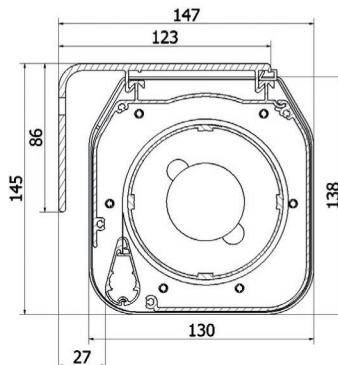

SIMSCREEN LARGE ELECTROL2

Mot

EDUCATIONAL

CORPORATE

16:9

16:10

4:3

base from 250cm to 450cm

The medium-sized motorized screen.

With a neutral looking matt white box, it perfectly fits medium and large-sized halls and rooms. It can be assembled with a wide choice of PVC fabrics, for both front and retro-projection.

The fabrics can be completely white or with black borders, in all formats and sizes up to 450 cm base, also customized.

It is very quiet thanks to the silencing systems and the new generation motors. It comes with side closing end plates and an electric diverter for the connection.

Mot tensioned

Wall/Ceil bracket:

Surfaces

- White Ice
- Home Vision
- Microperforated
- Grey High Contrast
- Coral rear-projection