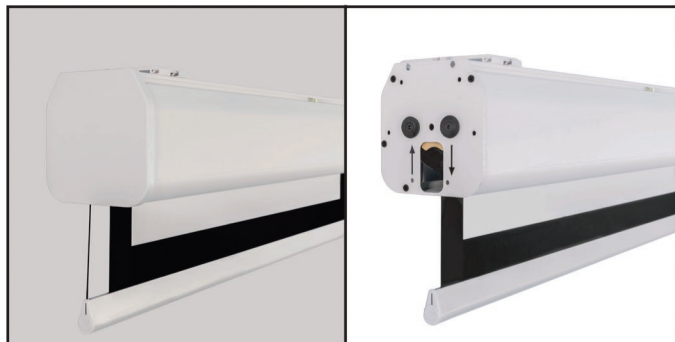

# SIMSCREEN LARGE ELECTROL2

Mot

EDUCATIONAL

CORPORATE

16:9

16:10

4:3

base from 250cm to 450cm

The medium-sized motorized screen.

With a neutral looking matt white box, it perfectly fits medium and large-sized halls and rooms. It can be assembled with a wide choice of PVC fabrics, for both front and retro-projection.

The fabrics can be completely white or with black borders, in all formats and sizes up to 450 cm base, also customized.

It is very quiet thanks to the silencing systems and the new generation motors. It comes with side closing end plates and an electric diverter for the connection.

Mot tensioned

Wall/Ceil bracket:

Surfaces

- White Ice
- Home Vision
- Microperforated
- Grey High Contrast
- Coral rear-projection