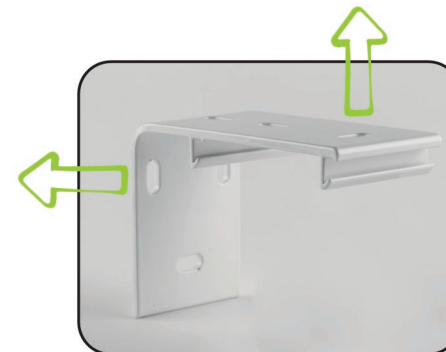

Wall/Ceil bracket: